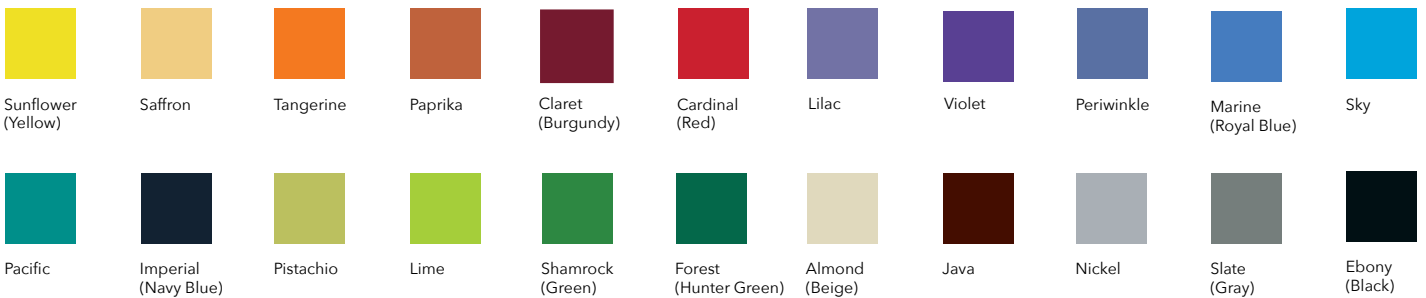

FEATURES

- Sleek Inpo® Four Leg frame with a trendy Inpo® shell makes this chair a classroom favorite
- Contoured shell provides extra lumbar support and smooth back design offers easier cleaning
- A waterfall seat edge reduces pressure points and promotes better circulation to enhance ergonomic comfort
- Students can sit facing forward or straddle the chair using the back as an armrest when facing backward
- Hand-hold at top makes for easy portability
- Chairs are stackable - 8 high
- Select from 22 newly eye-catching seat colors
- Chairs in 18" A+ or 20" A+ seat heights provide a wider more accommodating shell size
- Choose from 5 styles and 4 seat heights
- Available in your chose of nylon, steel, felt, or rubber glides
- Ships assembled
- Easy to clean, with soap, water, and an optional diluted bleach solution

MODELS

ITEM #	SHELL SIZE	SEAT HEIGHT (IN)	CHAIR HEIGHT (IN)	SEAT WIDTH (IN)	SEAT DEPTH (IN)	FRAME HEIGHT (IN)	FRAME COLOR
5002954	Extra Wide	20in A+	35	17	17.75	20.25	Chrome
5002951	Extra Wide	20in A+	35	17	17.75	20.25	Black or Titanium
5002957	Extra Wide	18in A+	33.25	17	17.75	20	Chrome
5002955	Extra Wide	18in A+	33.25	17	17.75	20	Black or Titanium
5002937	Standard	18in A	32	16	16.5	18.5	Chrome
5002939	Standard	18in A	32	16	16.5	18.5	Black or Titanium
5002949	Medium	16in	28.5	14	14.5	17	Chrome
5002958	Medium	16in	28.5	14	14.5	17	Black or Titanium
5002941	Small	14in	24.25	12.5	12.75	14.75	Chrome
5002947	Small	14in	24.25	12.5	12.75	14.75	Black or Titanium
5002953	Small	12in	24.25	12.5	12.75	14.75	Chrome
5002959	Small	12in	24.25	12.5	12.75	14.75	Black or Titanium

SEAT COLORS

GLIDE OPTIONS

FRAME COLORS